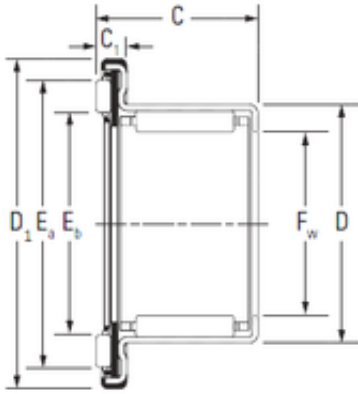

# RAA Bearing Trading Co., Ltd.

external gear china manufacture slewing bearing

Bearing No.

Size	25x37x22.2 mm
Bore Diameter	25 mm
Outer Diameter	37 mm
Width	22,2 mm
d	25 mm
D	37 mm
C	22,2 mm

Bearing 2D drawings and 3D CAD models