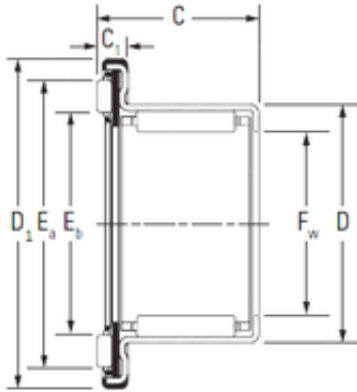

RAA Bearing Trading Co., Ltd.

Customized Worm Slew Drive for Lifter in China

Bearing No.

Size	25x37x22.2 mm
Bore Diameter	25 mm
Outer Diameter	37 mm
Width	22,2 mm
d	25 mm
D	37 mm
C	22,2 mm

Bearing 2D drawings and 3D CAD models