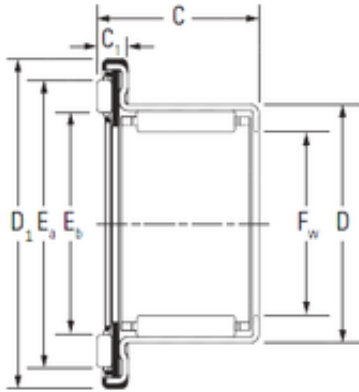

RAA Bearing Trading Co., Ltd.

China Trailer Turntable/Slewing Bearing Turn Table Slewing Ring

Bearing No.

Size	25x37x22.2 mm
Bore Diameter	25 mm
Outer Diameter	37 mm
Width	22,2 mm
d	25 mm
D	37 mm
C	22,2 mm

Bearing 2D drawings and 3D CAD models