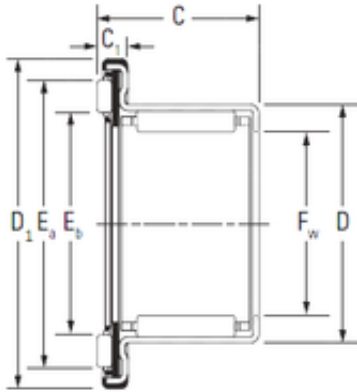

RAA Bearing Trading Co., Ltd.

High Quality Bearings New Tower Crane
Slewing Ring Supplier in China

Bearing No.

Size	25x37x22.2 mm
Bore Diameter	25 mm
Outer Diameter	37 mm
Width	22,2 mm
d	25 mm
D	37 mm
C	22,2 mm

Bearing 2D drawings and 3D CAD models