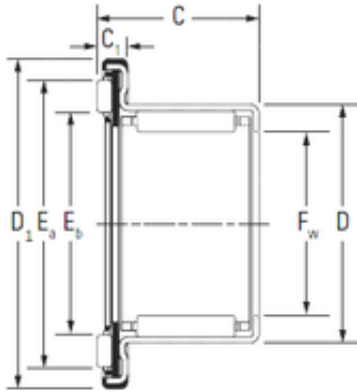

RAA Bearing Trading Co., Ltd.

China High Quality Bearing Manufacturer Large Slewing Bearing Ring

Bearing No.

Size	25x37x22.2 mm
Bore Diameter	25 mm
Outer Diameter	37 mm
Width	22,2 mm
d	25 mm
D	37 mm
C	22,2 mm

Bearing 2D drawings and 3D CAD models