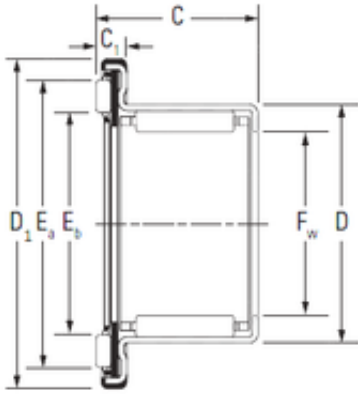

RAA Bearing Trading Co., Ltd.

Manufacturer China Ball Slewing Bearings Ring Slewing Bearing

Bearing No.

| | |
|----------------|---------------|
| Size | 25x37x22.2 mm |
| Bore Diameter | 25 mm |
| Outer Diameter | 37 mm |
| Width | 22,2 mm |
| d | 25 mm |
| D | 37 mm |
| C | 22,2 mm |

Bearing 2D drawings and 3D CAD models