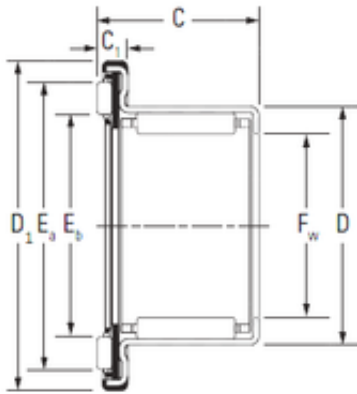

RAA Bearing Trading Co., Ltd.

High Quality New Tower Crane Slewing Bearing
Ring Supplier in China

Bearing No.

Size	25x37x22.2 mm
Bore Diameter	25 mm
Outer Diameter	37 mm
Width	22,2 mm
d	25 mm
D	37 mm
C	22,2 mm

Bearing 2D drawings and 3D CAD models