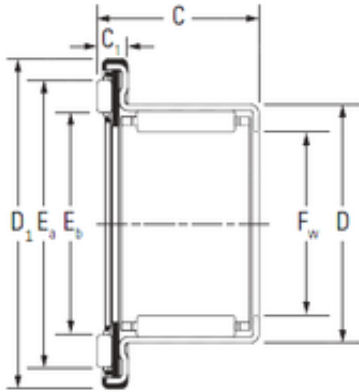

RAA Bearing Trading Co., Ltd.

China Factory Trailers Parts Single Row Ball Slewing Bearings Ring Turntables

Bearing No.

Size	25x37x22.2 mm
Bore Diameter	25 mm
Outer Diameter	37 mm
Width	22,2 mm
d	25 mm
D	37 mm
C	22,2 mm

Bearing 2D drawings and 3D CAD models