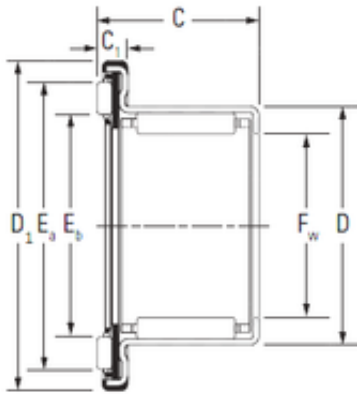

## Single Row Ball China Factory Trailers Parts Slewing Bearing Turntables

Bearing No.

Size	25x37x22.2 mm
Bore Diameter	25 mm
Outer Diameter	37 mm
Width	22,2 mm
d	25 mm
D	37 mm
C	22,2 mm

Bearing 2D drawings and 3D CAD models