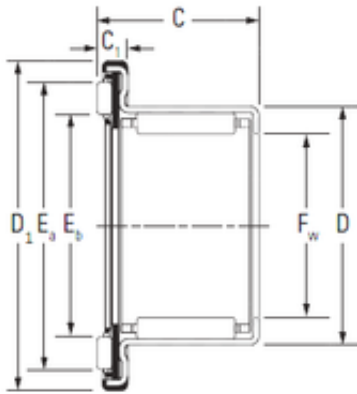

RAA Bearing Trading Co., Ltd.

China Trailer Turntable Slewing Bearing Rings Factory Price

Bearing No.

Size	25x37x22.2 mm
Bore Diameter	25 mm
Outer Diameter	37 mm
Width	22,2 mm
d	25 mm
D	37 mm
C	22,2 mm

Bearing 2D drawings and 3D CAD models