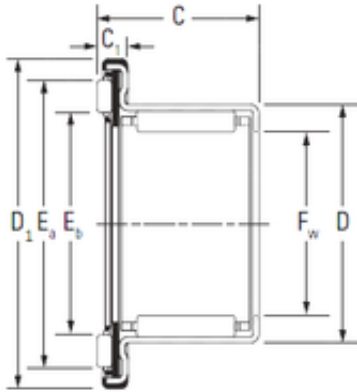

RAA Bearing Trading Co., Ltd.

Excavator China Factory Supply Slewing Ring Bearings

Bearing No.

Size	25x37x22.2 mm
Bore Diameter	25 mm
Outer Diameter	37 mm
Width	22,2 mm
d	25 mm
D	37 mm
C	22,2 mm

Bearing 2D drawings and 3D CAD models