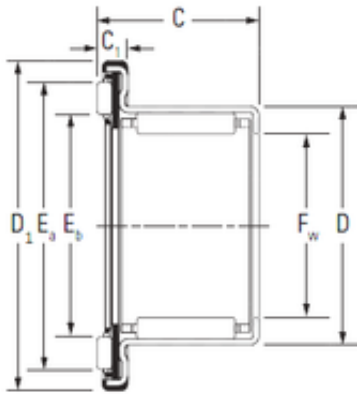

RAA Bearing Trading Co., Ltd.

New Tower Crane Slewing Bearings Ring Supplier in China

Bearing No.

Size	25x37x22.2 mm
Bore Diameter	25 mm
Outer Diameter	37 mm
Width	22,2 mm
d	25 mm
D	37 mm
C	22,2 mm

Bearing 2D drawings and 3D CAD models